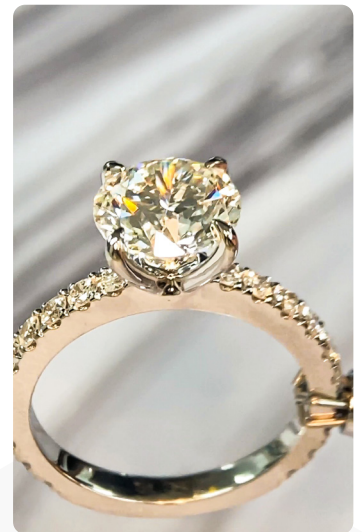

Share beautiful images with the world

Get in touch with us

Our experts are always available to answer and of your questions.
We're available to help you out, any time that you need us.

gemlightbox

+1 646 666 7737

hello@picupmedia.com

@gemlightbox