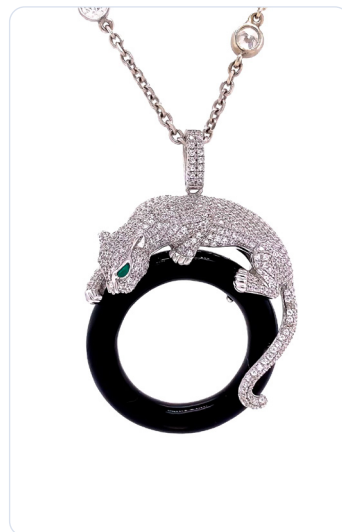

Share beautiful images with the world

Get in touch with us

Our experts are always available to answer and of your questions.
We're available to help you out, any time that you need us.

gemlightbox

+1 646 666 7737

hello@picupmedia.com

@gemlightbox