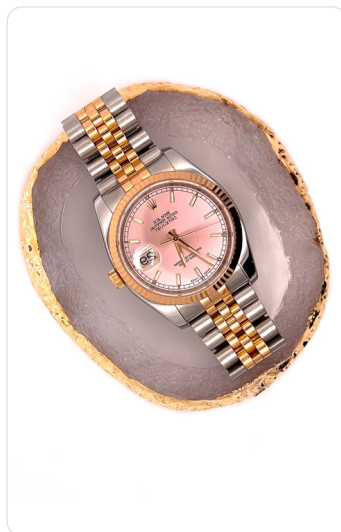

Share beautiful images with the world

Get in touch with us

Our experts are always available to answer and of your questions.
We're available to help you out, any time that you need us.

gemlightbox

+1 646 666 7737

hello@picupmedia.com

@gemlightbox