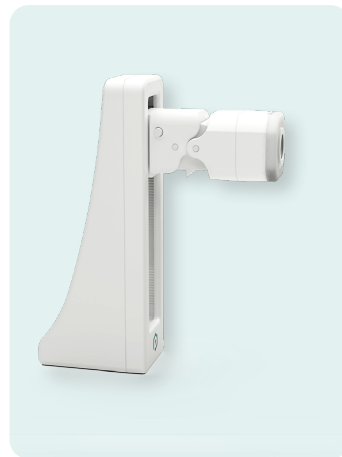

GemCam

Product Sheet

The ultimate jewelry camera

The ultimate camera exclusively designed for jewelry enthusiasts and perfect for all jewelry and gemstones! Dive into the world of precision with GemCam's advanced autofocus, macro lens, and the sparkle lens, ensuring studio-grade perfection in every shot. Illuminate your masterpieces with its dual-tone jewelry lighting, yellow and white. Experience the magic of GemCam and showcase every gem's true brilliance!

Specifications

Dimensions	205*56*130mm/8*2.2*5.1in
Weight	800g/1.8lb
Resolution	8mp 4K UHD 30 fps
Zoom	5x Digital zoom
Focal Range	5-10cm/2-4in
Compatibility	Windows, MacOS, Linux
Connectivity	USB-C, USB-A
Lighting	White & Yellow LEDs

Your All-In-One Photography Solution

Features

Plug & Play, no training required.

5x Zoom to capture details 5x better than a regular smartphone.

Built-In White & Yellow LEDs to bring out true sparkles.

Made for **jewelry, gems & watches**.