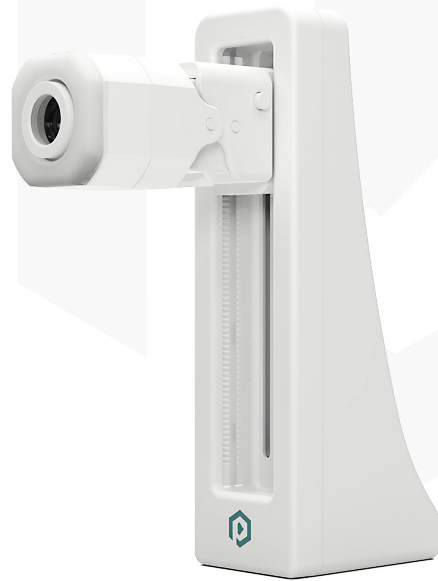

GemCam

Product Sheet

The ultimate jewelry camera

The ultimate camera exclusively designed for jewelry enthusiasts and perfect for all jewelry and gemstones! Dive into the world of precision with GemCam's advanced autofocus, macro lens, and the sparkle lens, ensuring studio-grade perfection in every shot. Illuminate your masterpieces with its dual-tone jewelry lighting, yellow and white. Experience the magic of GemCam and showcase every gem's true brilliance!

Specifications

Dimensions	205*56*130mm/8*2.2*5.1in
Weight	800g/1.8lb
Resolution	8mp 4K UHD 30 fps
Zoom	5x Digital zoom
Focal Range	5-10cm/2-4in
Compatibility	Windows, MacOS, Linux
Connectivity	USB-C, USB-A
Lighting	White & Yellow LEDs

Your All-In-One Photography Solution

Features

Plug & Play, no training required.

5x Zoom to capture details 5x better than a regular smartphone.

Built-In White & Yellow LEDs to bring out true sparkles.

Made for **jewelry, gems & watches**.