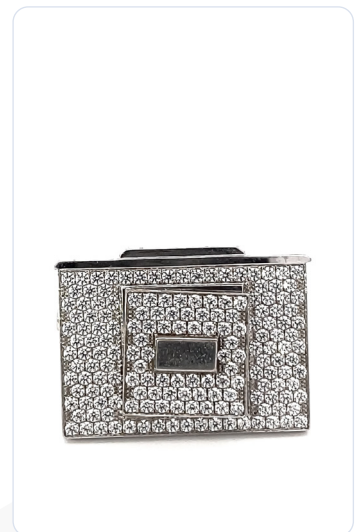

Share beautiful images with the world

Get in touch with us

Our experts are always available to answer and of your questions.
We're available to help you out, any time that you need us.

gemlightbox

+1 646 666 7737

hello@picupmedia.com

@gemlightbox